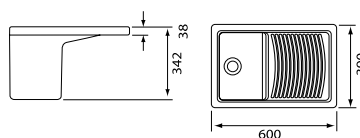

# CERAMIC LAUNDRY SINKS

**RIBA 750** Ref No. 108630  
SINK CAPACITY 45 LITRES

**RIBA 750**  
**With Cabinet**  
Ref No. 6634000

NO OVERFLOW

**RIBA 400** Ref No. 108600  
SINK CAPACITY 25 LITRES

**RIBA 400**  
**With Cabinet**  
Ref No. 6604000