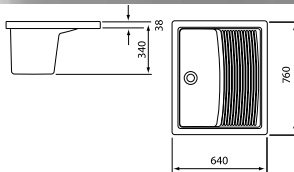

# CERAMIC LAUNDRY SINKS

**RIBA 750** Ref No. 108630  
SINK CAPACITY 45 LITRES

**RIBA 750**  
**With Cabinet**  
Ref No. 6634000

NO OVERFLOW

**RIBA 400** Ref No. 108600  
SINK CAPACITY 25 LITRES

**RIBA 400**  
**With Cabinet**  
Ref No. 6604000

NO OVERFLOW