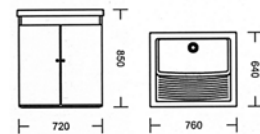

# CERAMIC LAUNDRY SINKS

**RIBA 750** Ref No. 108630  
SINK CAPACITY 45 LITRES

**RIBA 750**  
**With Cabinet**  
Ref No. 6634000

NO OVERFLOW

**RIBA 400** Ref No. 108600  
SINK CAPACITY 25 LITRES

**RIBA 400**  
**With Cabinet**  
Ref No. 6604000

NO OVERFLOW