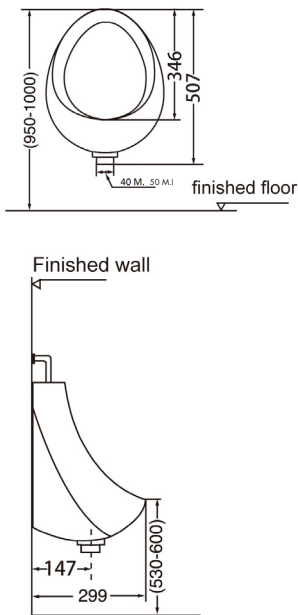

5 Year Warranty

Gentle Surface

ACRYLIC BABY BATH 80 X 45

INSET ACRYLIC BABY BATH

Product Code: 806600 | **Price:** \$951

Material: Sanitary Grade Acrylic

Waste required: 40mm no overflow

Waste position: End

Tap Hole Available: One or none

Made in Europe 

Specifications: Below.

LINE DRAWINGS

LEON CERAMIC URINAL - TOP INLET & BOTTOM OUTLET

TEIDE CERAMIC URINAL TOP OR BACK INLET CONCEALED WASTE OUTLET

ACRYLIC BABY BATH 80 X 45 INSET