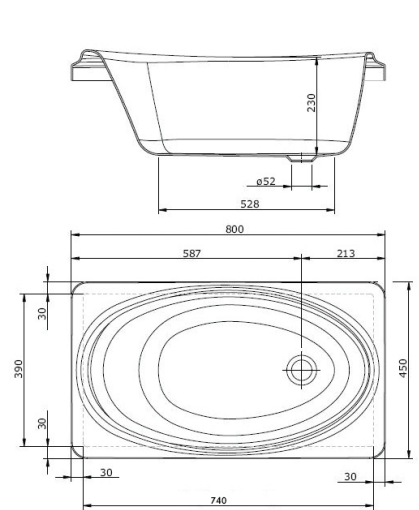

Tap Hole Available: One or none

Made in Europe 

Specifications: Below.

LINE DRAWINGS

LEON CERAMIC URINAL - TOP INLET & BOTTOM OUTLET

TEIDE CERAMIC URINAL TOP OR BACK INLET CONCEALED WASTE OUTLET

ACRYLIC BABY BATH 80 X 45 INSET