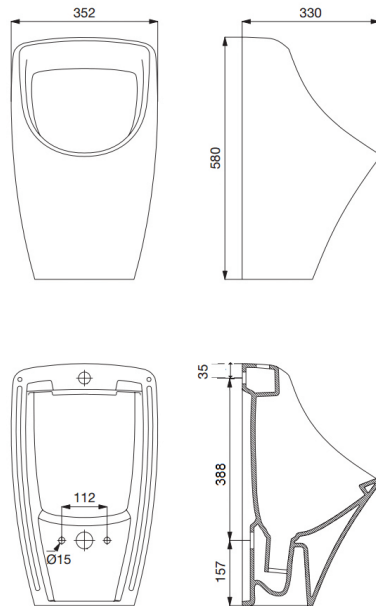

Tap Hole Available: One or none

Made in Europe 

Specifications: Below.

LINE DRAWINGS

LEON CERAMIC URINAL - TOP INLET & BOTTOM OUTLET

TEIDE CERAMIC URINAL TOP OR BACK INLET CONCEALED WASTE OUTLET

ACRYLIC BABY BATH 80 X 45 INSET